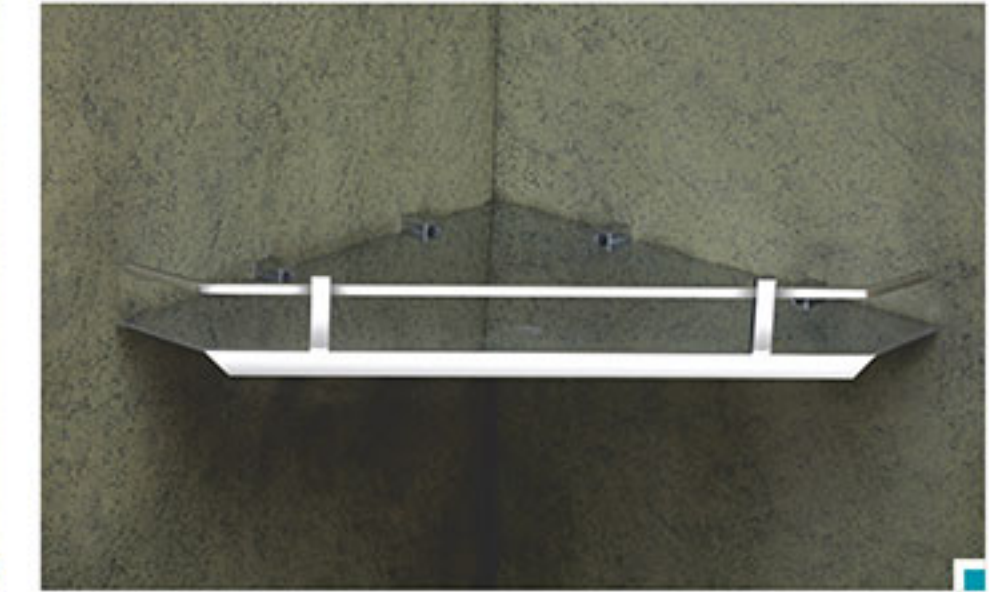

LENOK

Enrich The Fragrance
Of Bath Beauty

AQ-2045 Steel Shelf

5"x12" ₹ 1585
5"x15" ₹ 1695
5"x18" ₹ 1788

AQ-2048 Steel Corner

10"x10" ₹ 1475
12"x12" ₹ 1702

AQ-2046 Glass Shelf (Glass Thickness 8mm)

6"x12" ₹ 1212
6"x15" ₹ 1285
6"x18" ₹ 1368

AQ-2049 Glass Corner (Glass Thickness 8mm)

10"x10" ₹ 1156
12"x12" ₹ 1210

AQ-2047 Acrylic Shelf

6"x12" (6mm) ₹ 1280
6"x15" (6mm) ₹ 1348
6"x18" (6mm) ₹ 1398

6"x12" (8mm) ₹ 1330
6"x15" (8mm) ₹ 1452
6"x18" (8mm) ₹ 1585