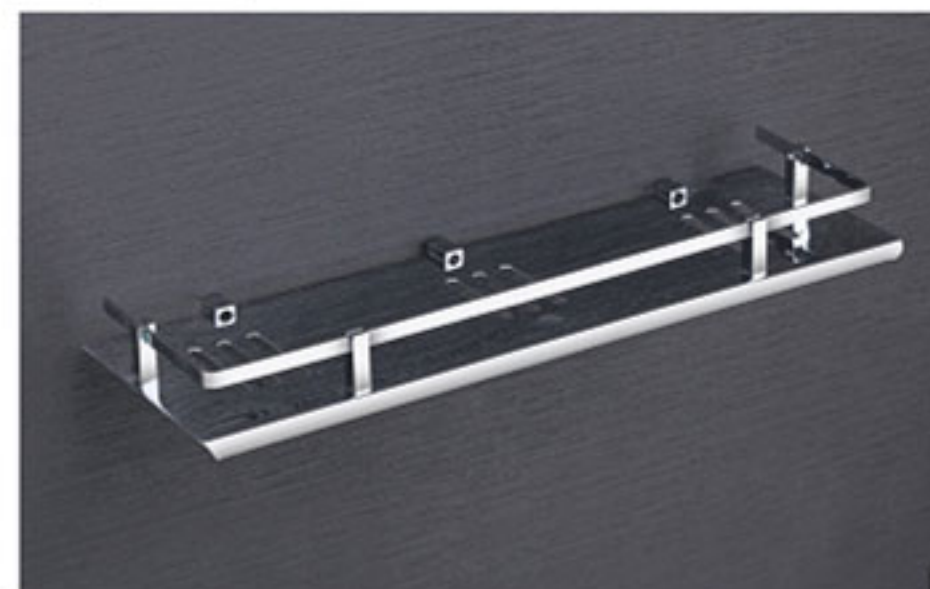

AT-1113 Soap Dish With Tumbler Holder ₹ 1309

AT-1114 Double Towel Rod 24" ₹ 1360 18" ₹ 1299

AT-1106 Liquid Soap Dispenser ₹ 1022

AT-1115 Glass Soap Dish ₹ 644

AT-1116 Glass Tumbler Holder ₹ 644

JACK

Exquisite Glass Elements
Gleaming In Subtlety And
Grace

AQ-2001 Steel Shelf

5"x12" ₹ 1242
5"x15" ₹ 1325
5"x18" ₹ 1412

AQ-2008 Glass Corner (Glass Thickness 8mm)

8"x8" ₹ 899
9"x9" ₹ 925
10"x10" ₹ 974
12"x12" ₹ 1026

AQ-2002 Glass Shelf (Glass Thickness 8mm)

6"x12" ₹ 1085
6"x15" ₹ 1126
6"x18" ₹ 1185