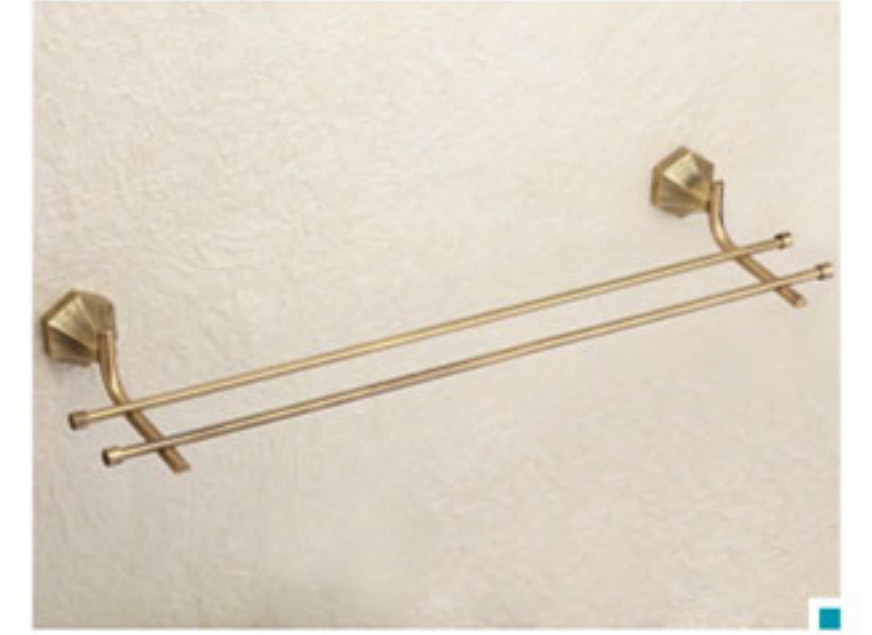

T-4004 Napkin Ring ₹ 999

T-4005 Robe Hook ₹ 712

T-4012 Double Soap Dish ₹ 2330

T-4007 Tumbler Holder ₹ 1195

T-4009 Paper Holder With Lid ₹ 2018

T-4014 Double Towel Rod 24" ₹ 2454
18" ₹ 2353

T-4006 Liquid Soap Dispenser ₹ 1706