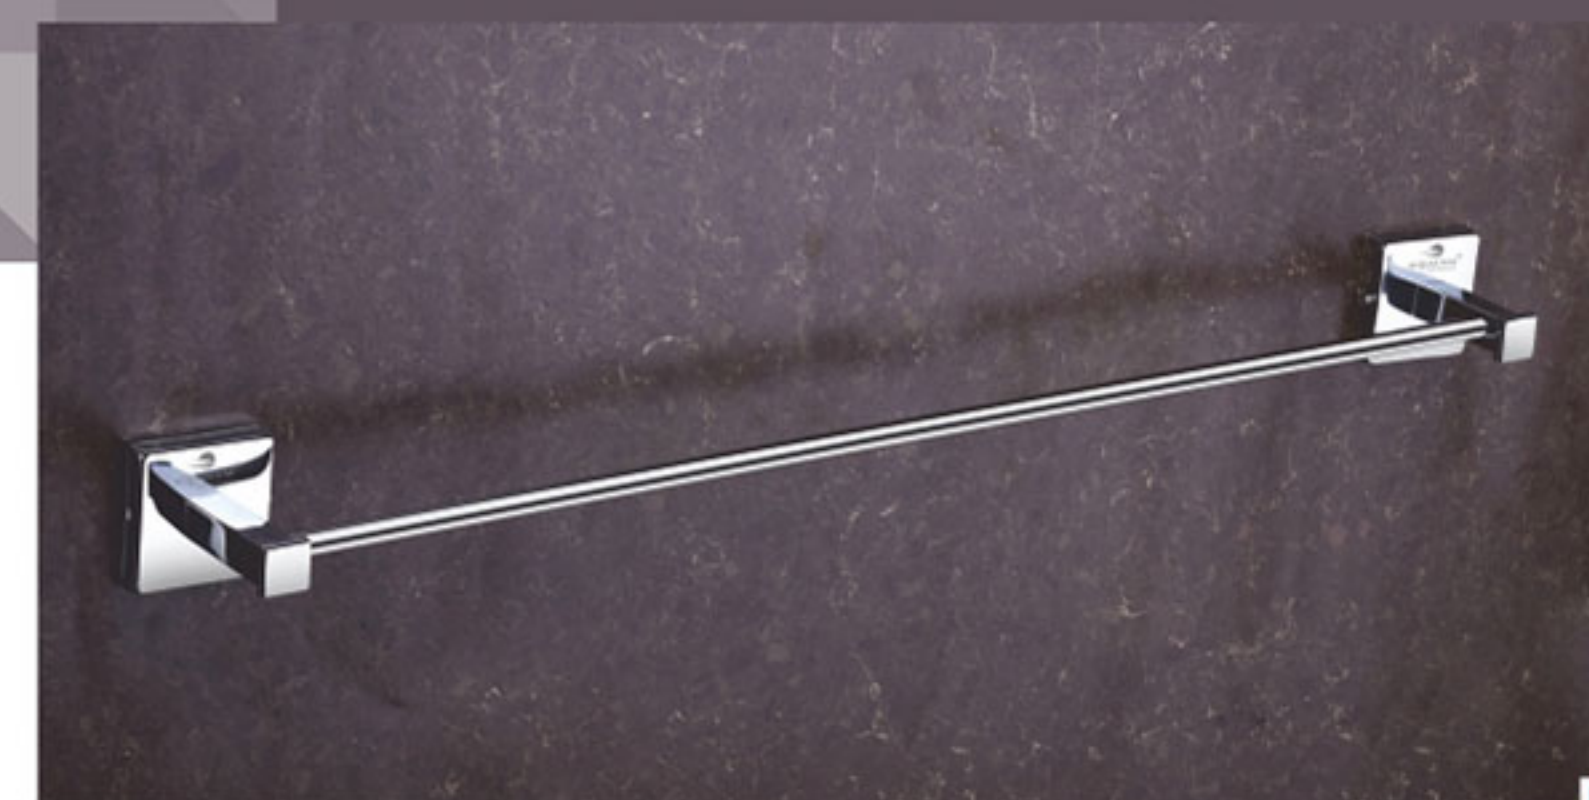

AT-1102 Towel Rod	24"	₹ 886
	18"	₹ 856

AT-1100 Set 5 Pcs.	₹ 3194
(Towel Rod, Soap Dish, Napkin Ring, Robe Hook, Tumbler Holder)	

- Easy to Clean
- Chrome Finish
- Extra Durable
- 10 Years Warranty*