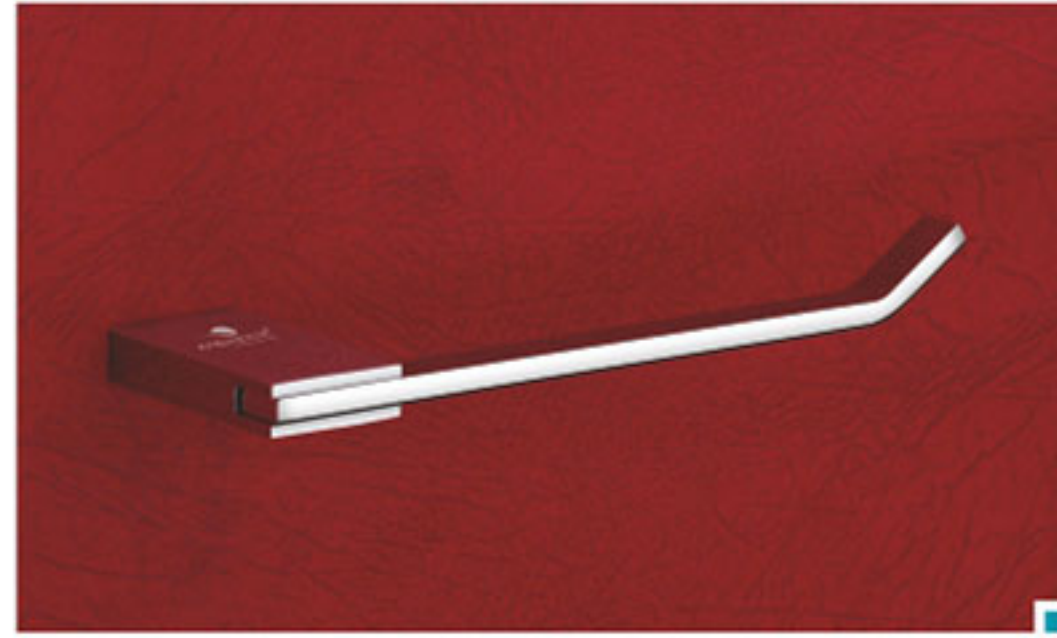

C-604 Napkin Ring ₹ 722