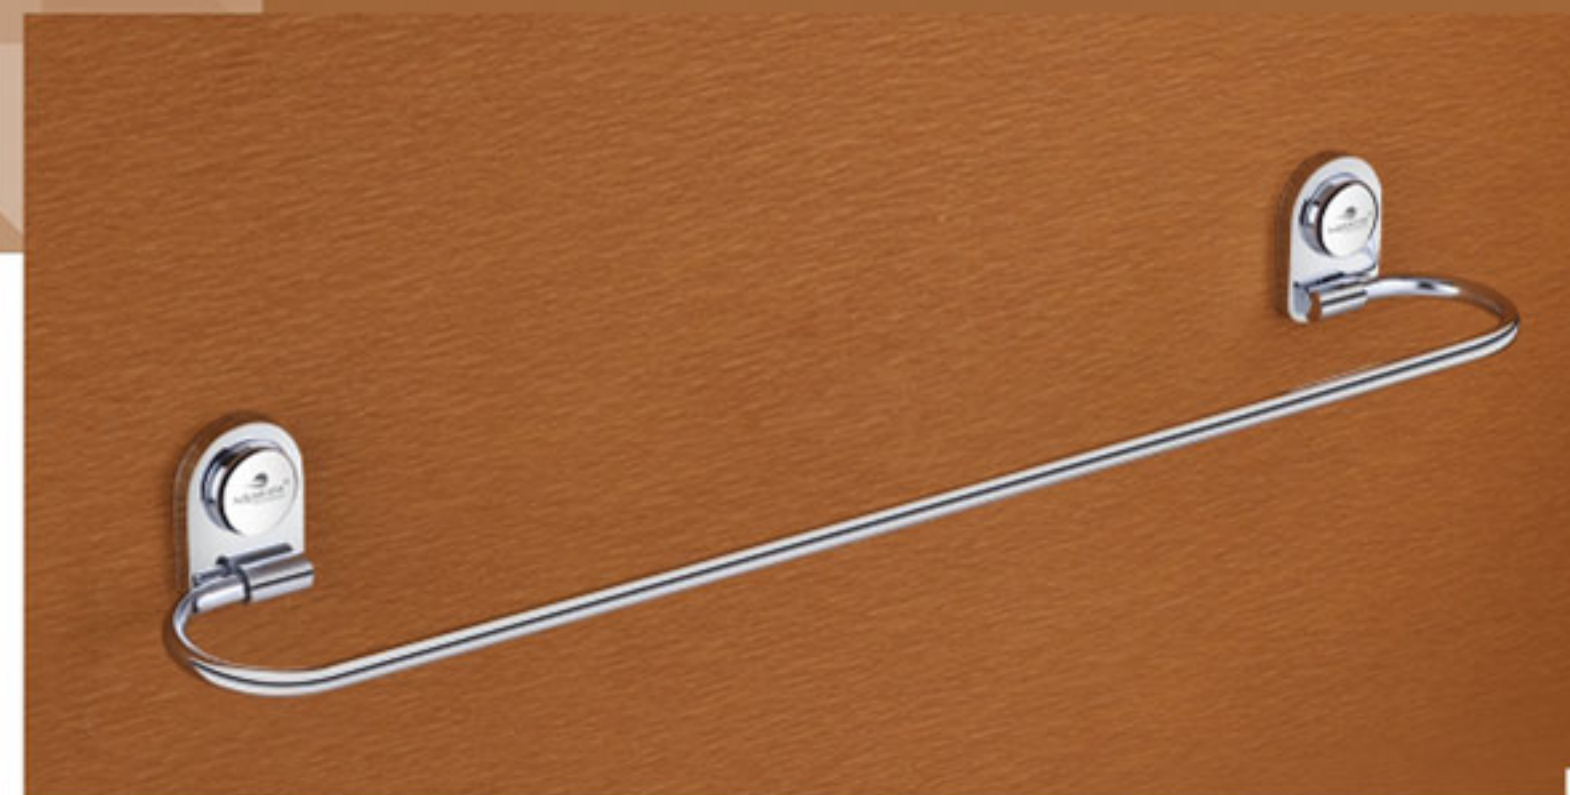

B-302 Towel Rod

24" ₹ 945
18" ₹ 909

B-300 Set 5 Pcs.