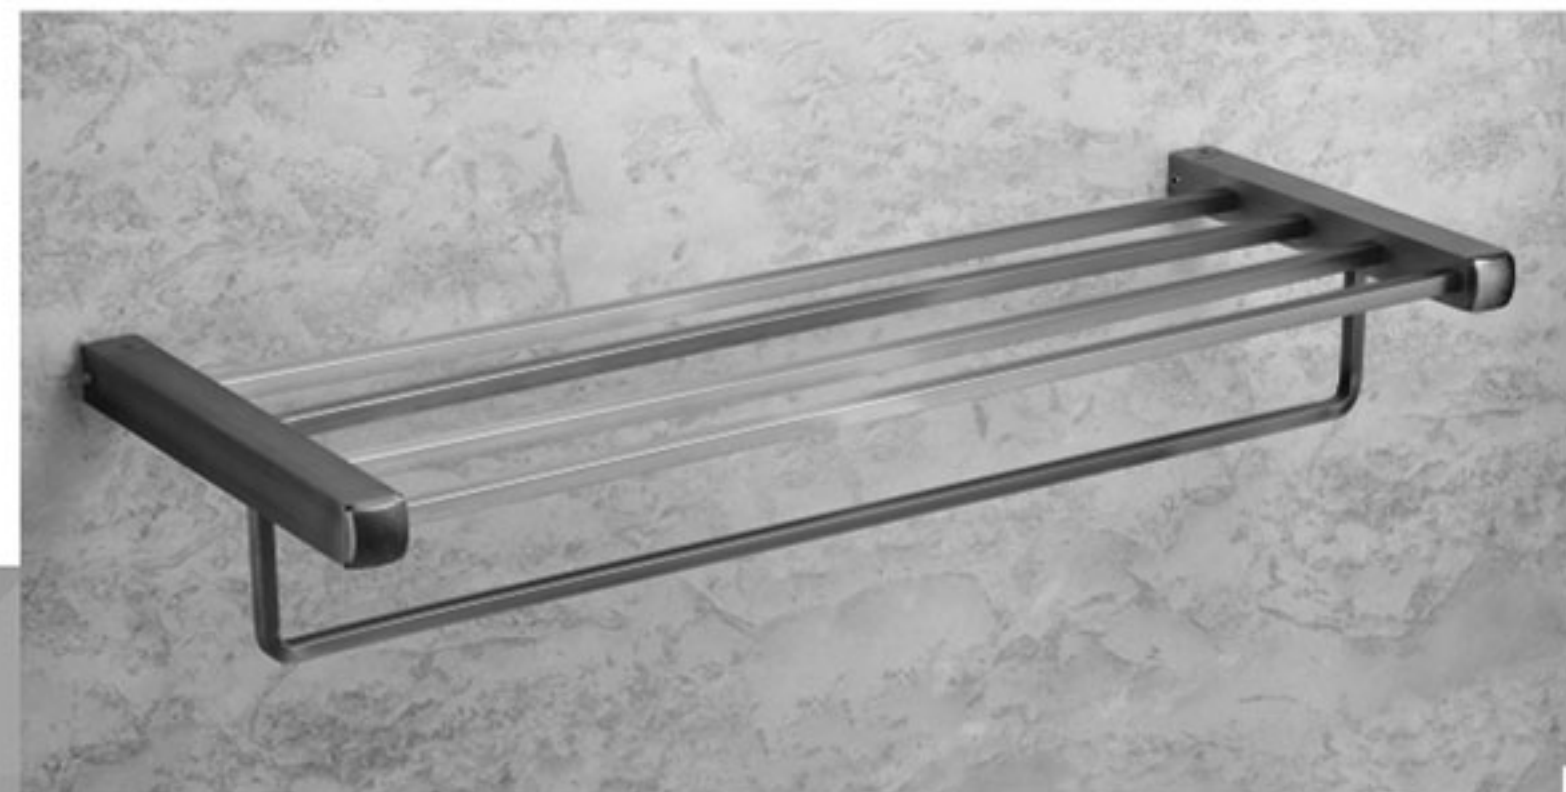

U-6006 Liquid Soap Dispenser ₹ 1329

Curved Smooth Contours
Enveloping Angular Shapes

AQUARIUM®
bath accessories

FLYING ANTIQUE

F-5101 Towel Rack

24" ₹ 6459
18" ₹ 6184

F-5102 Towel Rod

24" ₹ 1700
18" ₹ 1617