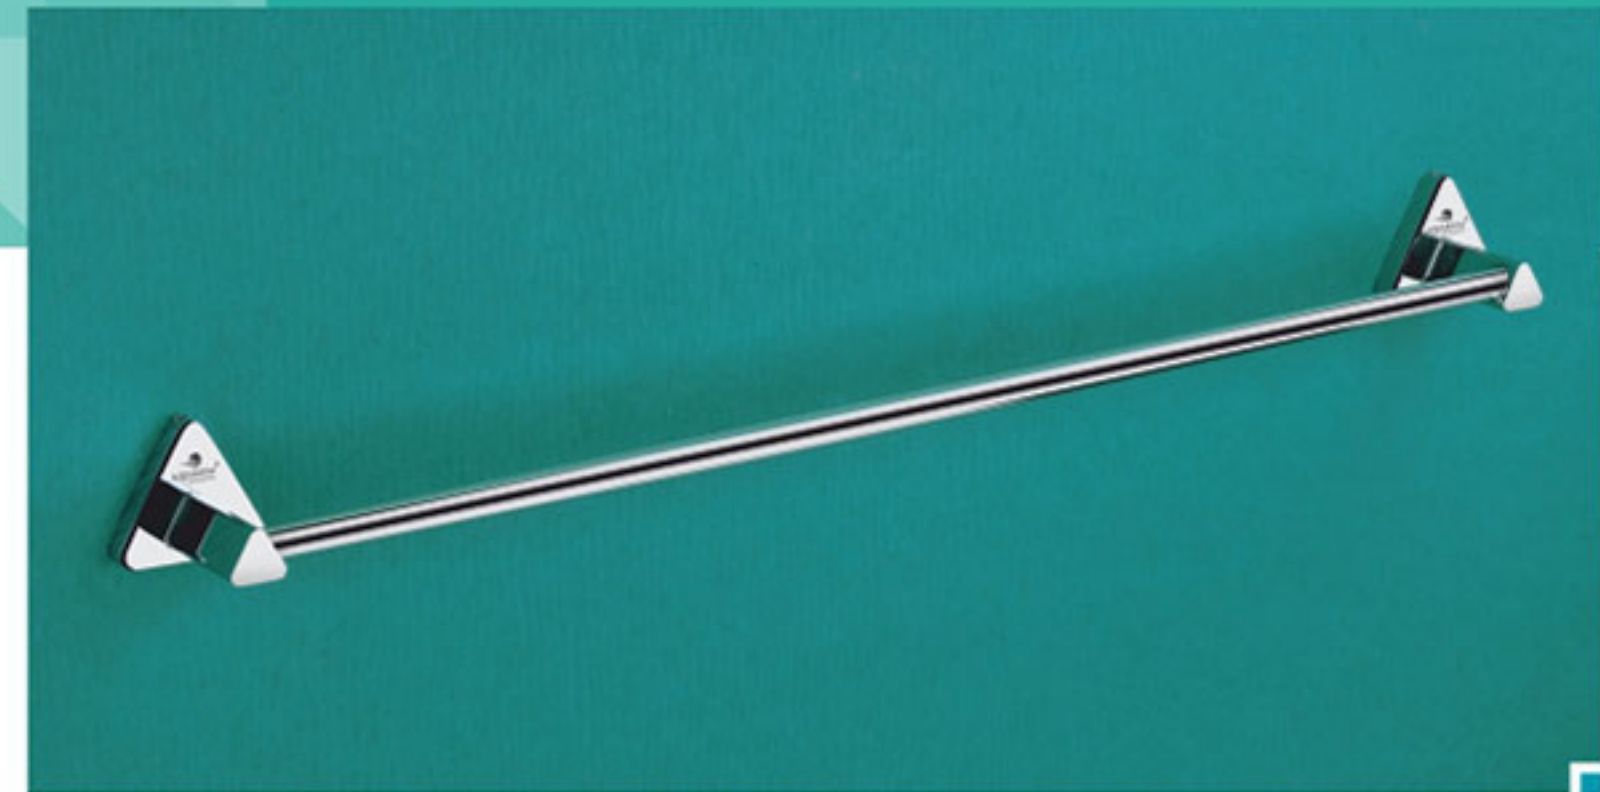

24" With Hook ₹ 5706
24" Without Hook ₹ 5442

18" With Hook ₹ 5561
18" Without Hook ₹ 5297

RY-7002 Towel Rod

24" ₹ 1535
18" ₹ 1493

RY-7000 Set 5 Pcs.

(Towel Rod, Soap Dish, Napkin Ring, Robe Hook, Tumbler Holder)