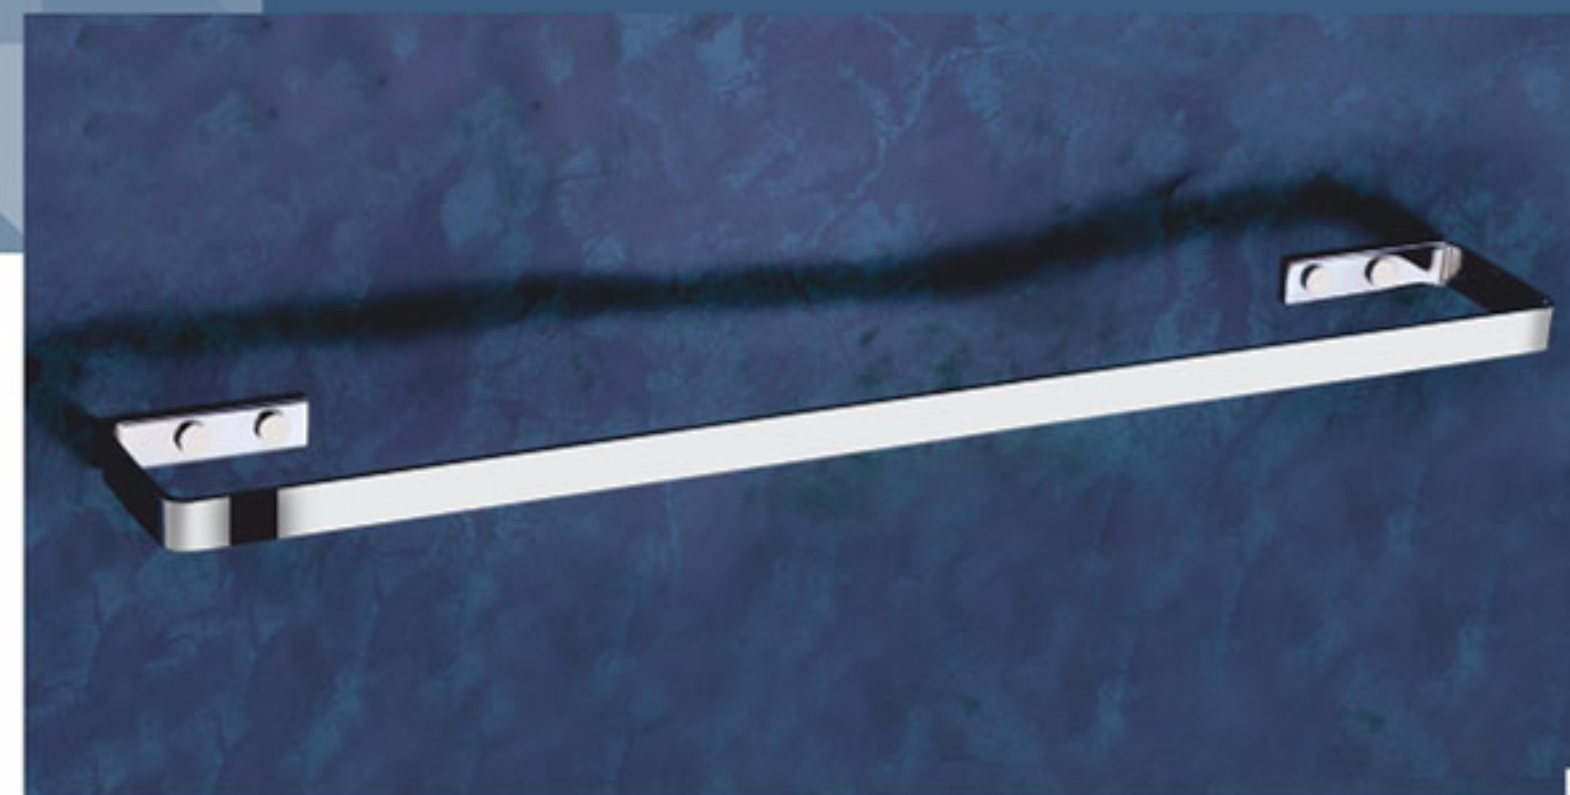

QUEEN

24" ₹ 3486
18" ₹ 3289

Q-802 Towel Rod

24" ₹ 1170
18" ₹ 1108

Q-800 Set 5 Pcs.

(Towel Rod, Soap Dish, Napkin Ring, Robe Hook, Tumbler Holder)

₹ 4014

Easy to Clean

Chrome Finish

Extra Durable

10 Years Warranty*