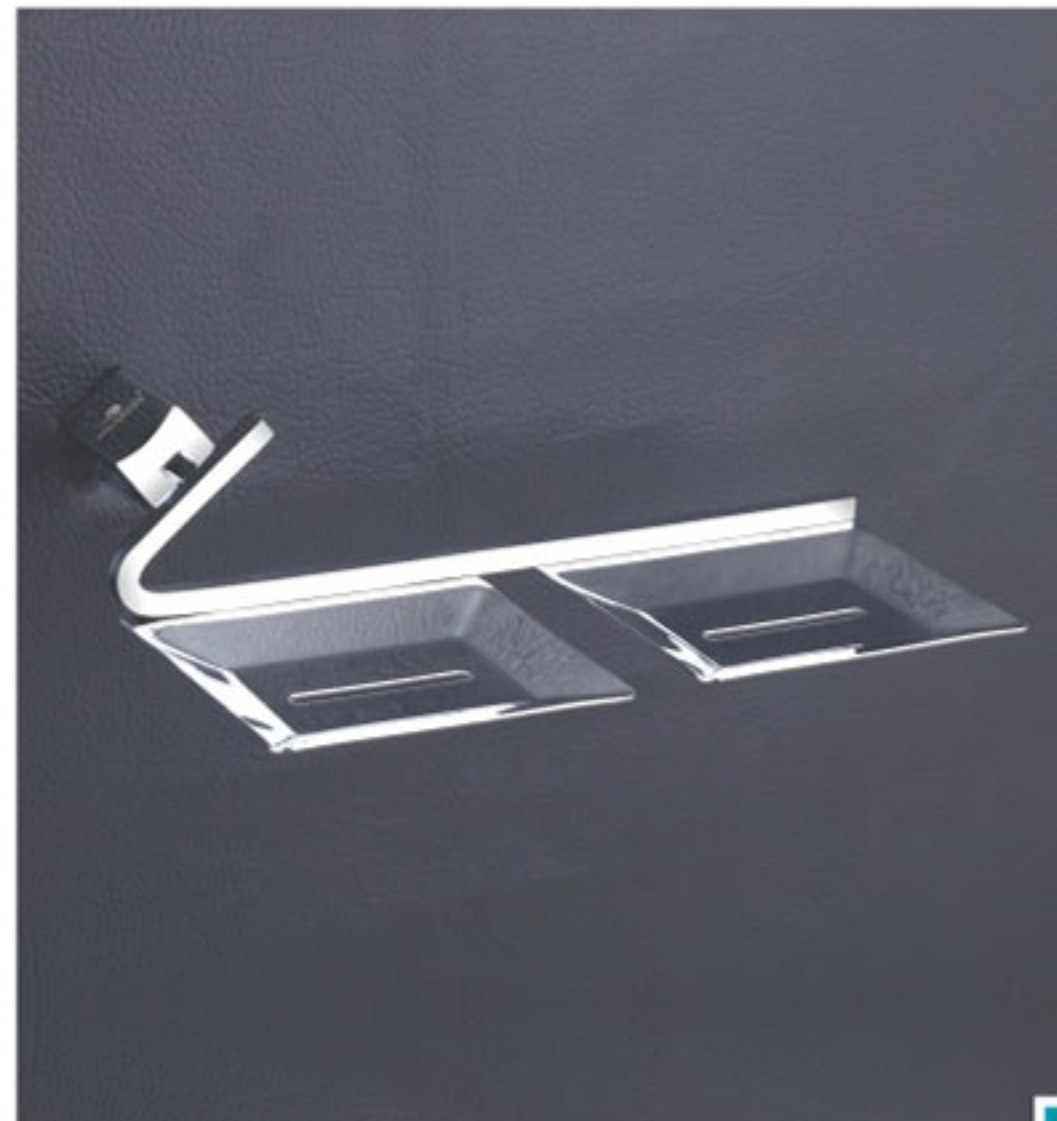

F-5012 Double Soap Dish ₹ 2286

F-5007 Tumbler Holder ₹ 1413

F-5009 Paper Holder With Lid ₹ 1956
Without Lid ₹ 1695

F-5006 Liquid Soap Dispenser ₹ 1622

F-5013 Soap Dish With Tumbler Holder ₹ 2352

Clear, Rounded Elements
Meet Angular Shapes