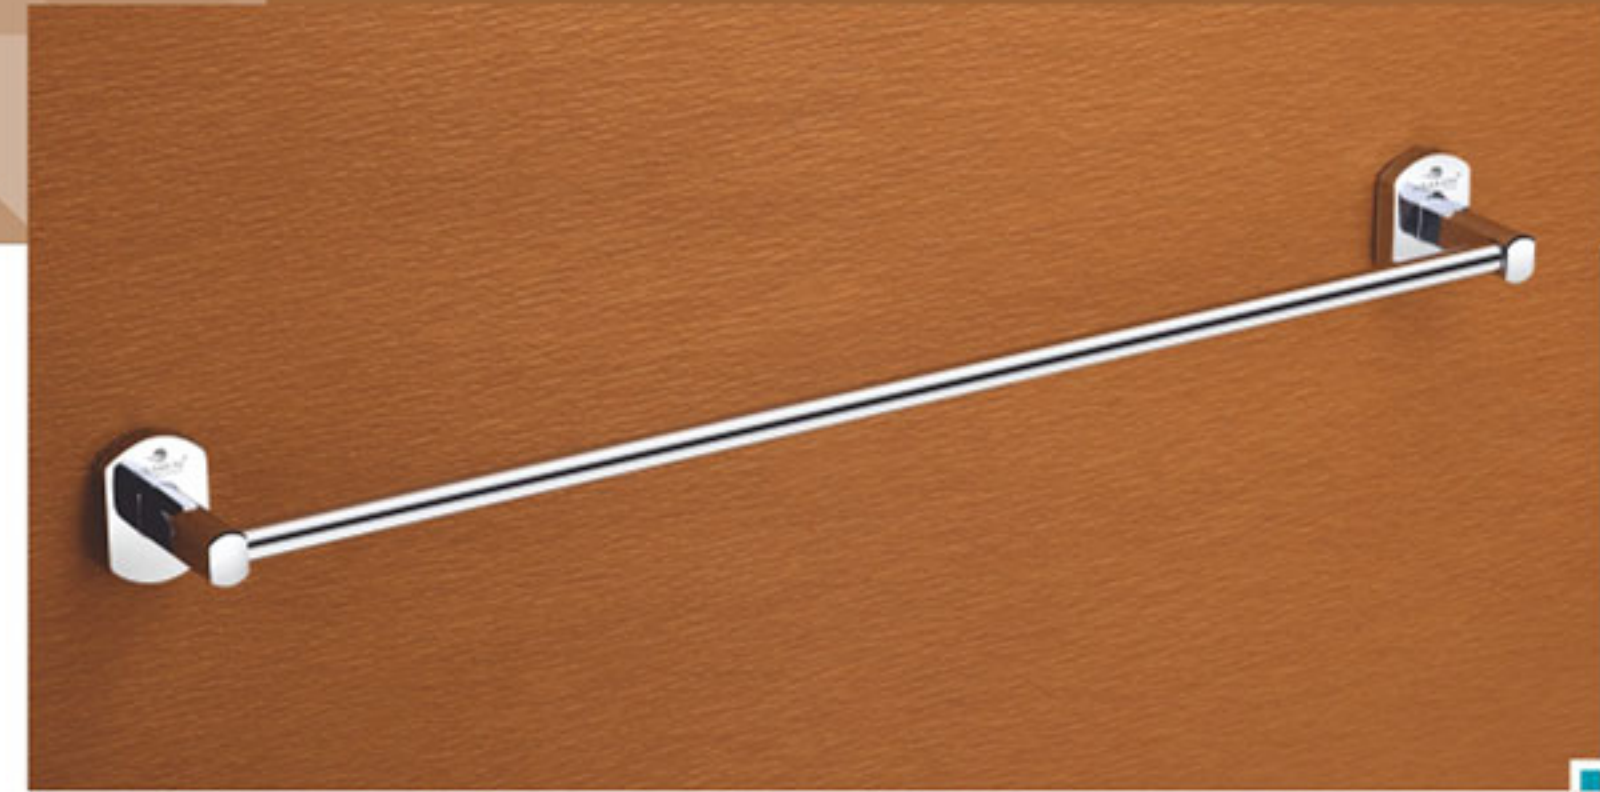

24" With Hook ₹ 3596
24" Without Hook ₹ 3436

18" With Hook ₹ 3529
18" Without Hook ₹ 3387

SH-402 Towel Rod

24" ₹ 1198
18" ₹ 1169

SH-400 Set 5 Pcs.

(Towel Rod, Soap Dish, Napkin Ring, Robe Hook, Tumbler Holder)