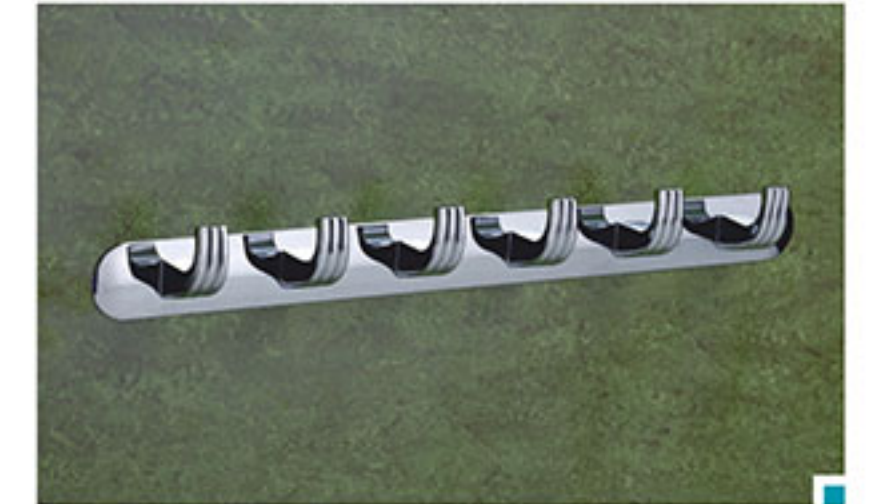

AQ-2018 Rio Series Hook

3 Hook ₹ 315   5 Hook ₹ 525
4 Hook ₹ 420   6 Hook ₹ 630