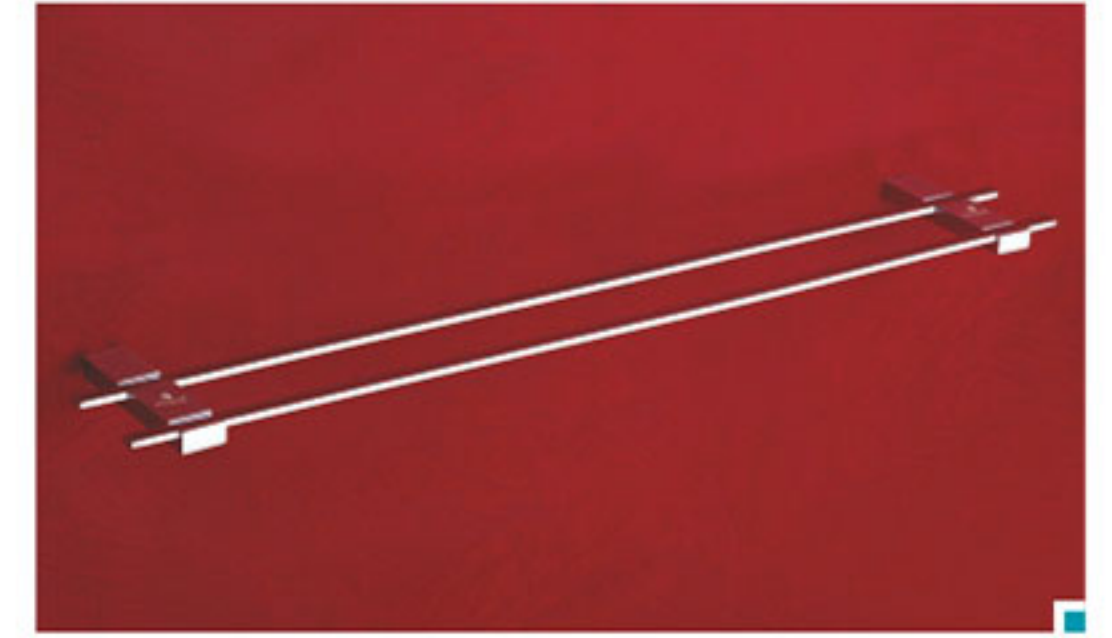

C-603 Soap Dish ₹ 868

C-604 Napkin Ring ₹ 722

C-612 Double Soap Dish ₹ 1760

C-614 Double Towel Rod 24" ₹ 2085
18" ₹ 1986

C-605 Robe Hook ₹ 638

C-606 Liquid Soap Dispenser Square ₹ 1425
Round ₹ 1356

C-613 Soap Dish With Tumbler Holder ₹ 1769