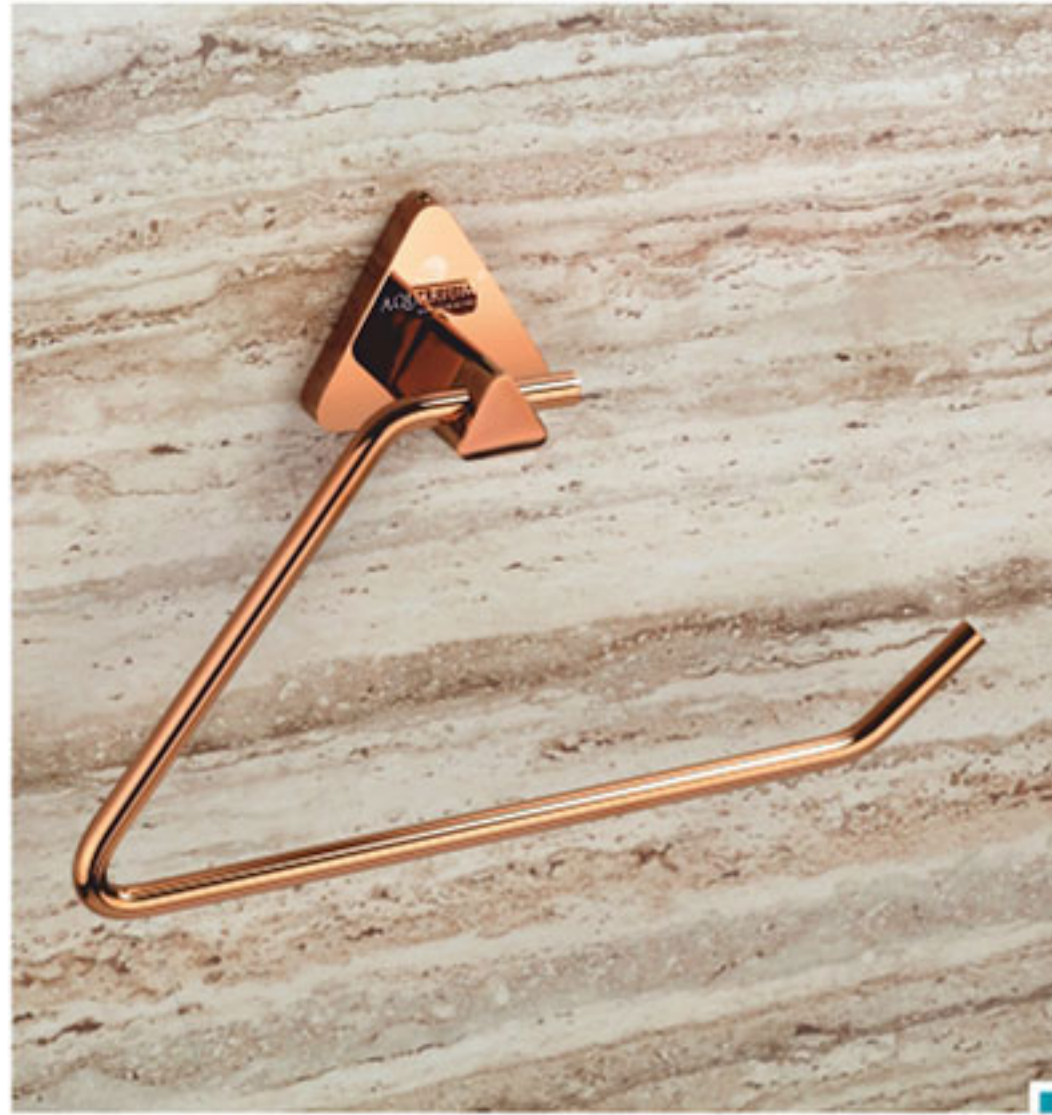

RY-7104 Napkin Ring ₹ 1741