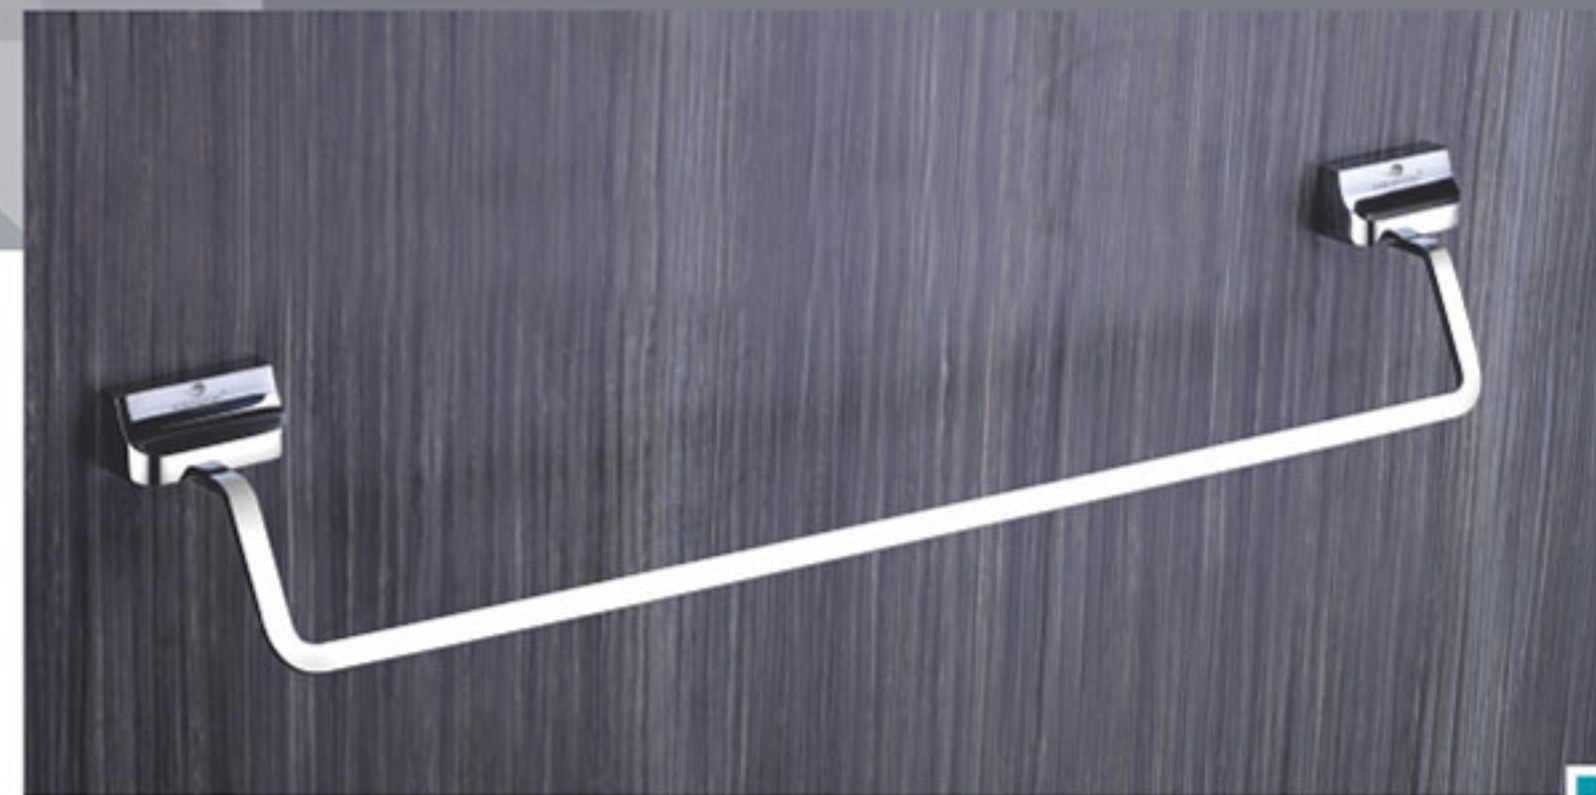

TORRENT

TR-9001 Towel Rack

24" ₹ 4231
18" ₹ 4112

TR-9002 Towel Rod

24" ₹ 1490
18" ₹ 1457

TR-9000 Set 5 Pcs.

(Towel Rod, Soap Dish, Napkin Ring, Robe Hook, Tumbler Holder)

₹ 4998