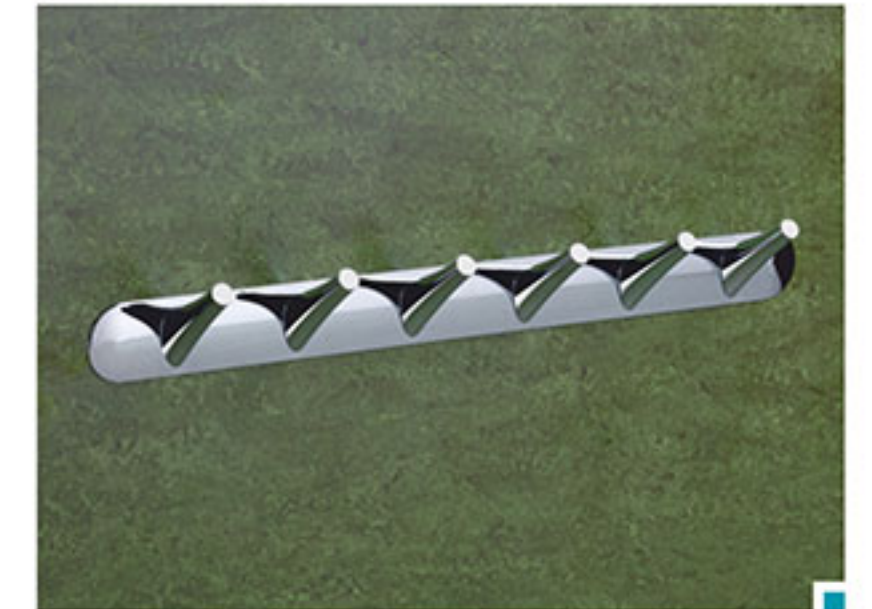

AQ-2056 Lemon Series Soap Dish ₹ 240

AQ-2055 Yellow Series Soap Dish ₹ 240

AQ-2013 Glass Double Shelf ₹ 3382

AQ-2058 Counter Soap Dish ₹ 666

AQ-2060 Square Shaving Mirror ₹ 2500

AQ-2059 Round Shaving Mirror ₹ 2553

AQ-2018 Rio Series Hook

3 Hook ₹ 315 5 Hook ₹ 525
4 Hook ₹ 420 6 Hook ₹ 630

AQ-2019 Neon Series Hook

3 Hook ₹ 315 5 Hook ₹ 525
4 Hook ₹ 420 6 Hook ₹ 630

AQ-2020 Platy Series Hook

3 Hook ₹ 294 5 Hook ₹ 490
4 Hook ₹ 392 6 Hook ₹ 588