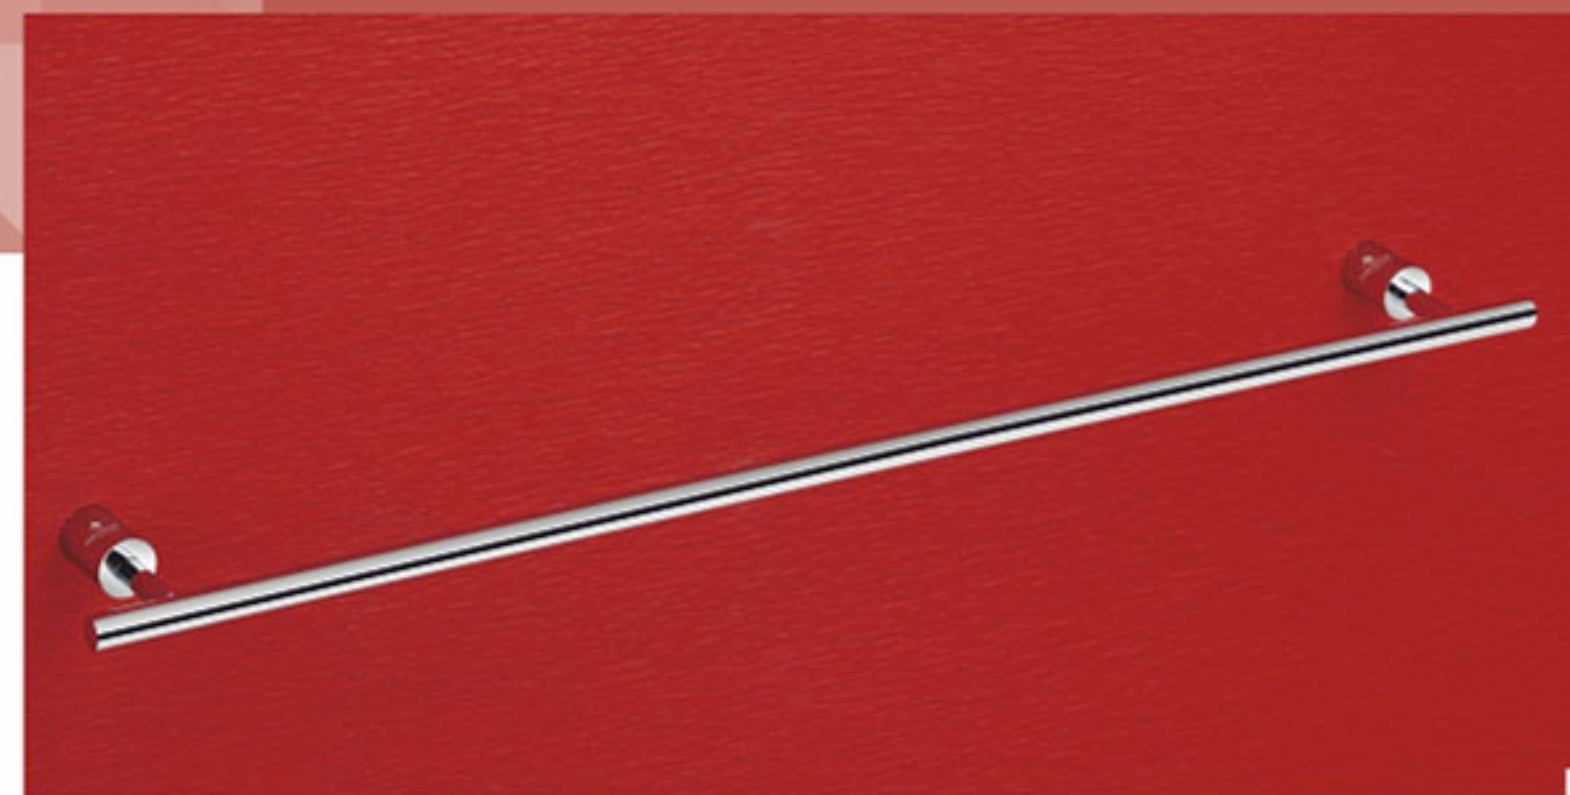

STAR

S-101

Towel Rack

24" With Hook ₹ 2512
24" Without Hook ₹ 2358

18" With Hook ₹ 2466
18" Without Hook ₹ 2284

S-102

Towel Rod

24" ₹ 765
18" ₹ 732