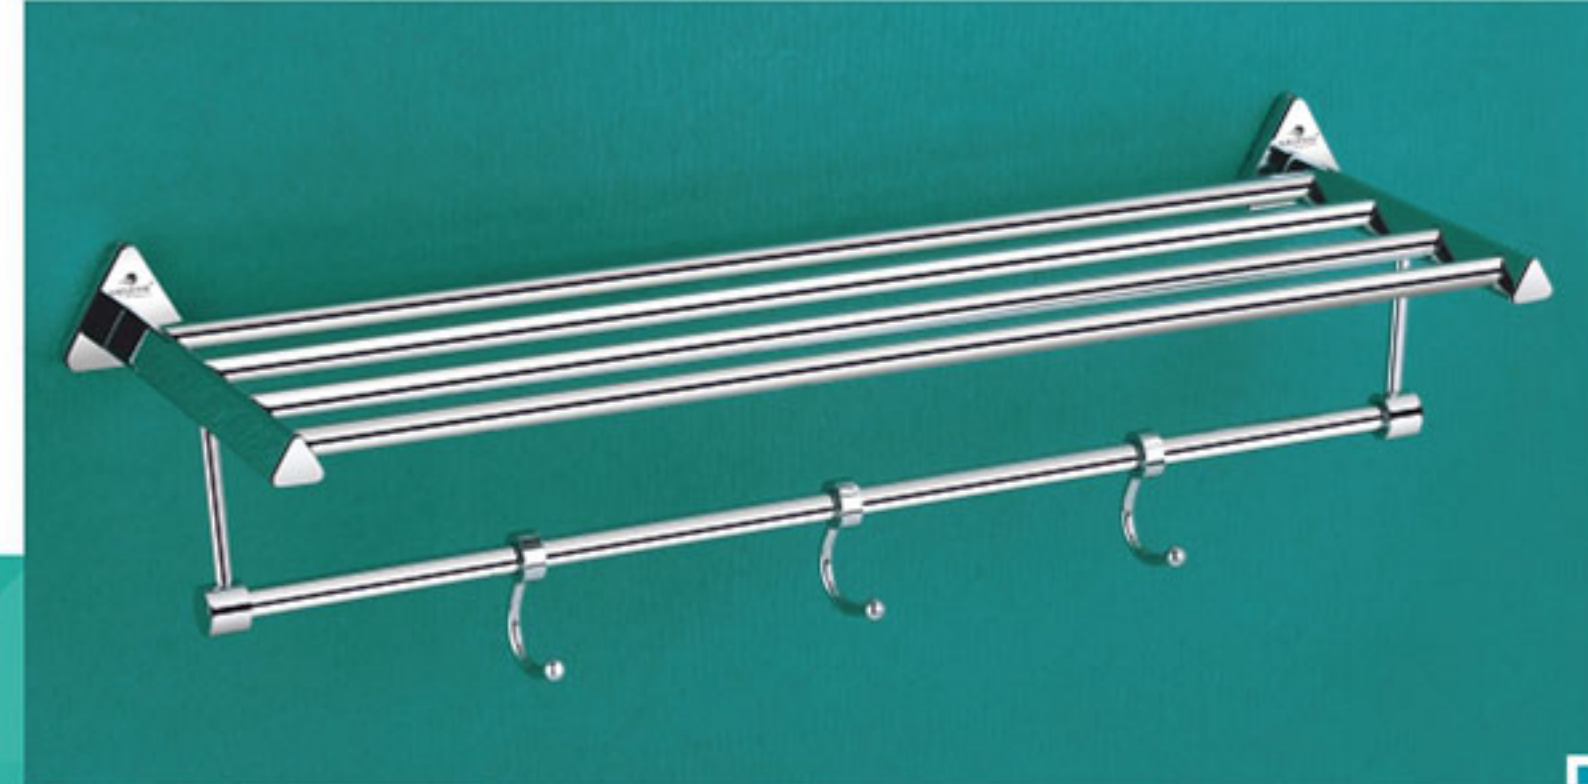

24" With Hook ₹ 5706
24" Without Hook ₹ 5442

18" With Hook ₹ 5561
18" Without Hook ₹ 5297

RY-7002 Towel Rod

24" ₹ 1535
18" ₹ 1493

RY-7000 Set 5 Pcs.

(Towel Rod, Soap Dish, Napkin Ring, Robe Hook, Tumbler Holder)