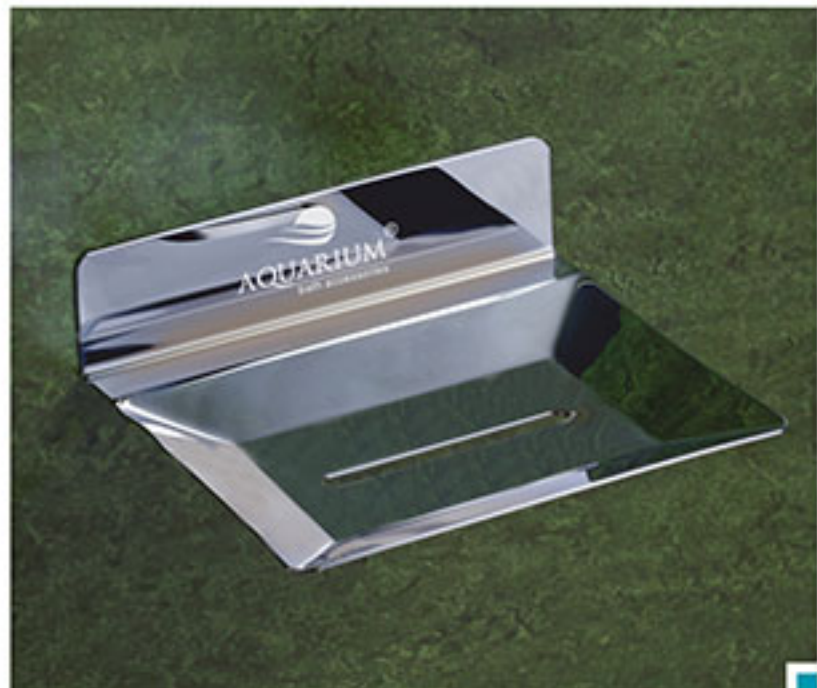

AQ-2070 Shelf With Double Soap Dish 5" x 18" ₹ 1385

AQ-2071 Shelf With Tumbler Holder 5" x 15" ₹ 1125

AQ-2073 Shelf With Liquid Dispenser 5" x 15" ₹ 1524

OTHER PRODUCTS

AQ-2057 Orange Series Soap Dish ₹ 240

AQ-2056 Lemon Series Soap Dish ₹ 240

AQ-2055 Yellow Series Soap Dish ₹ 240

AQ-2013 Glass Double Shelf ₹ 3382

AQ-2058 Counter Soap Dish ₹ 666

AQ-2060 Square Shaving Mirror ₹ 2500

AQ-2059 Round Shaving Mirror ₹ 2553