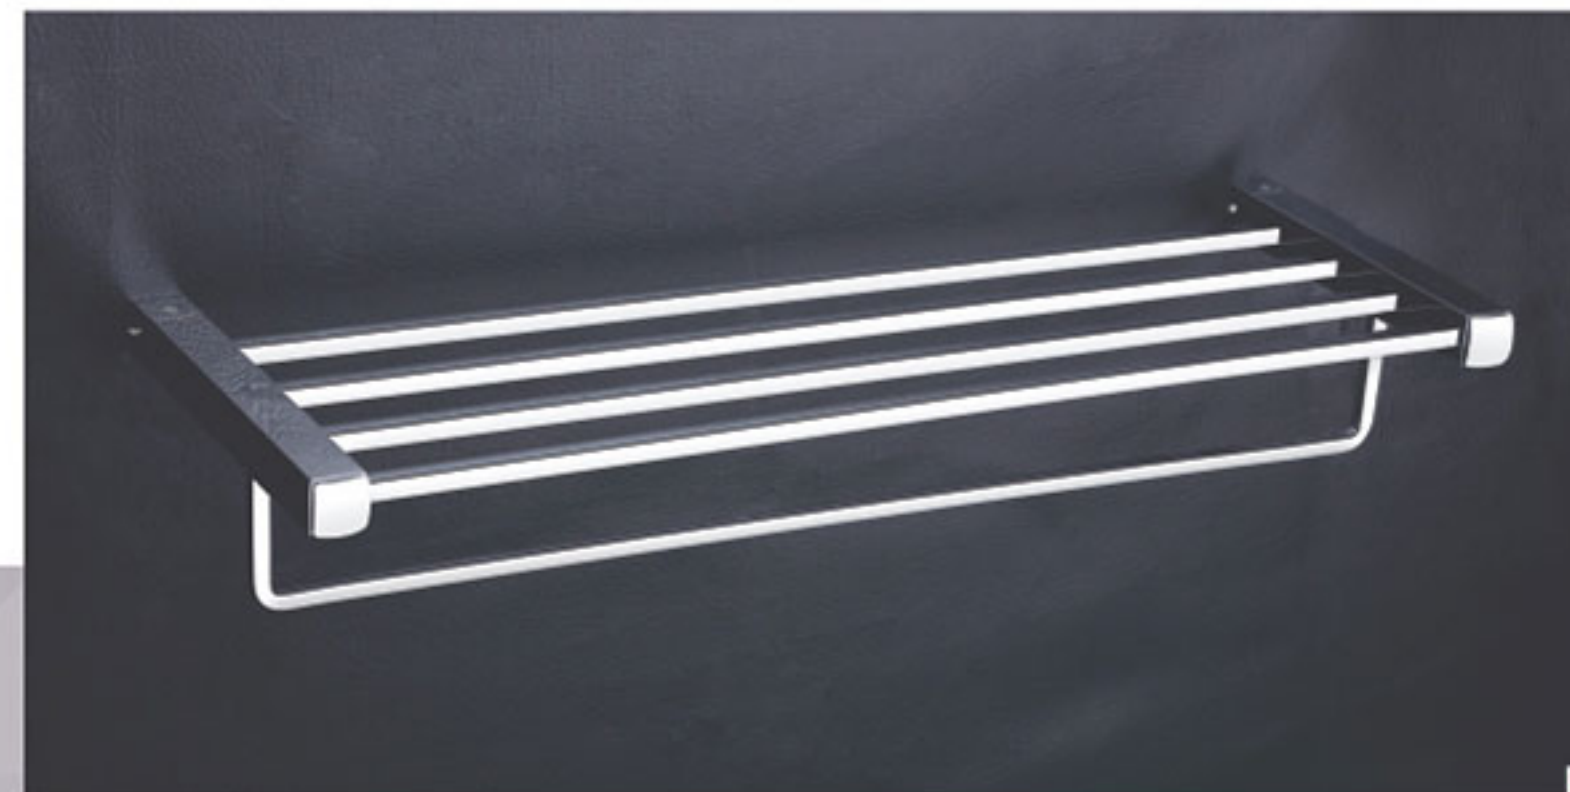

FLYING

F-5001 Towel Rack

24" ₹ 5786
18" ₹ 5499