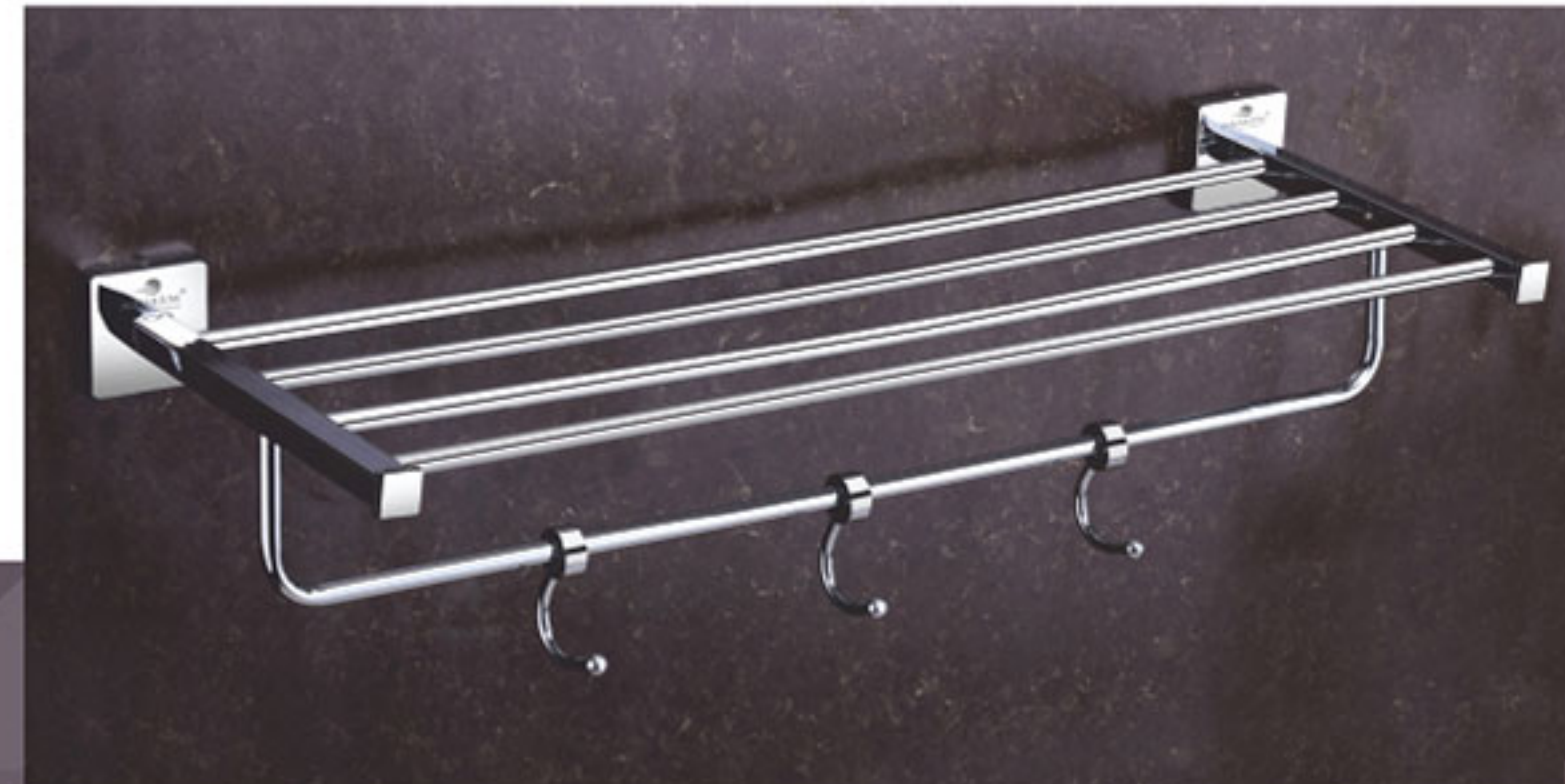

AT-1102 Towel Rod	24"	₹ 886
	18"	₹ 856

AT-1100 Set 5 Pcs.	₹ 3194
(Towel Rod, Soap Dish, Napkin Ring, Robe Hook, Tumbler Holder)	

- Easy to Clean
- Chrome Finish
- Extra Durable
- 10 Years Warranty*