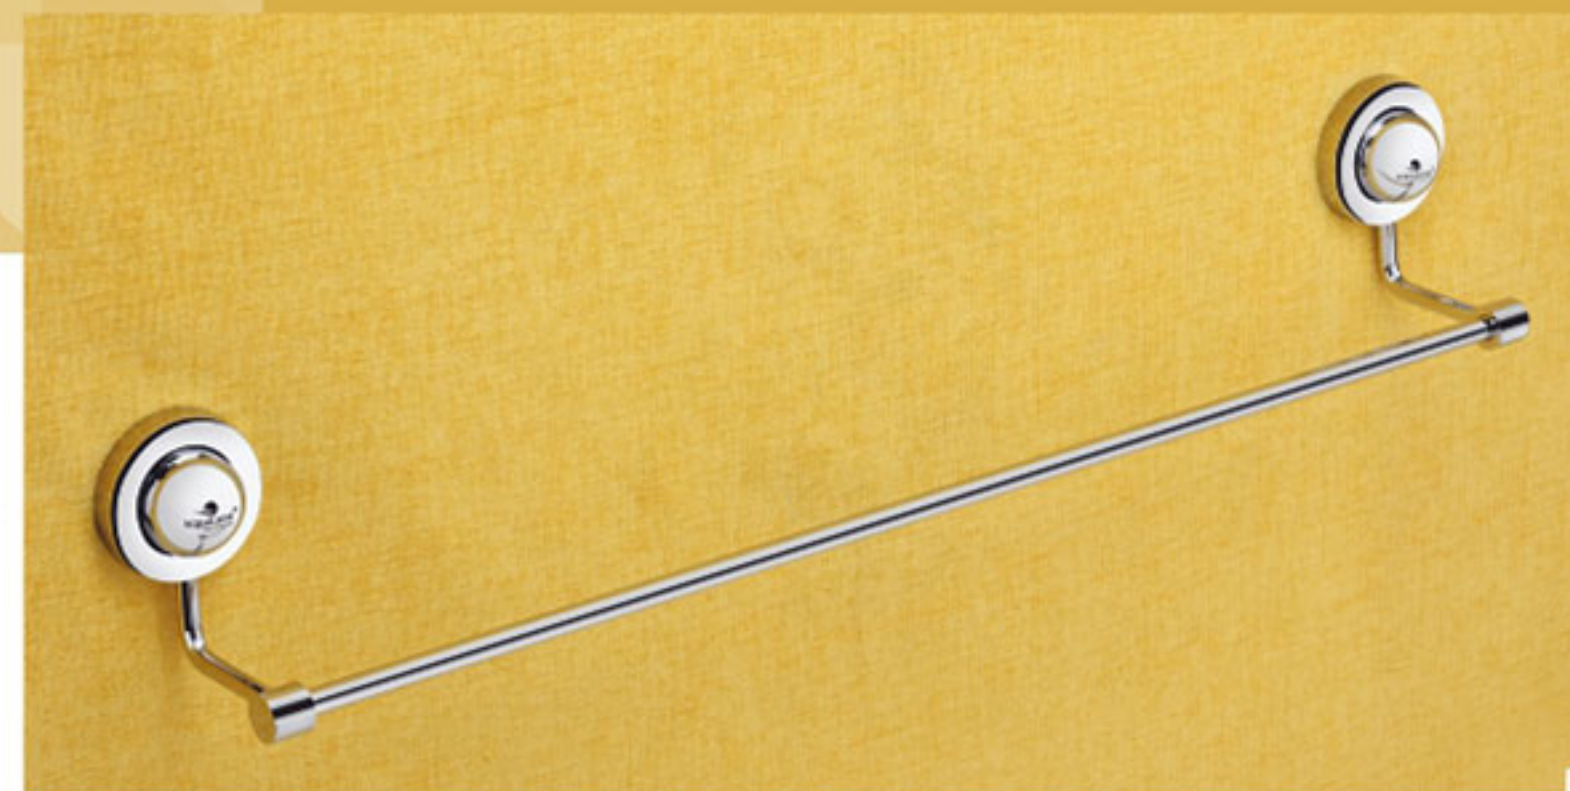

B-306 Liquid Soap Dispenser ₹ 948

B-313 Soap Dish With Tumbler Holder ₹ 1175

Straight
Distinct Shapes

OSCAR

OS-901 Towel Rack

24" With Hook ₹ 2643
18" With Hook ₹ 2552

OS-902 Towel Rod

24" ₹ 785
18" ₹ 769