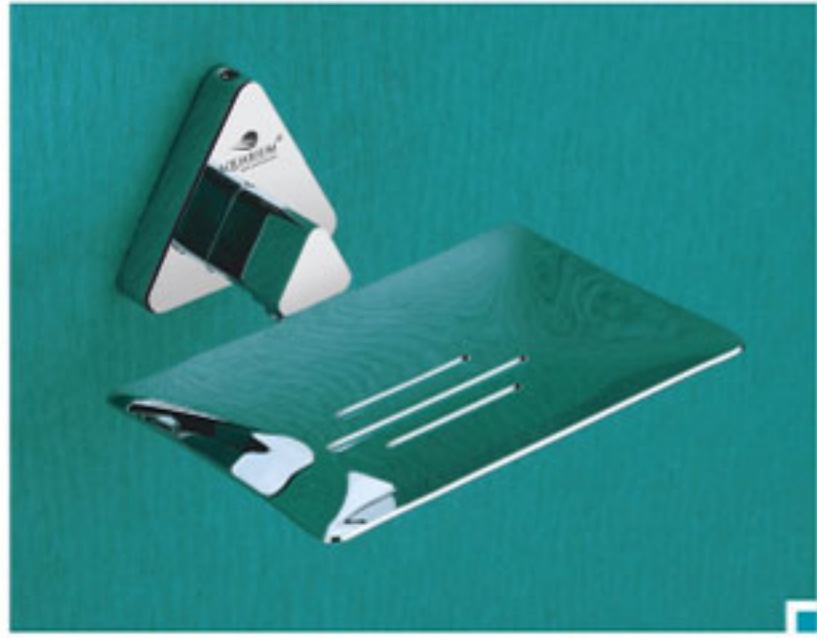

RY-7003 Soap Dish ₹ 989