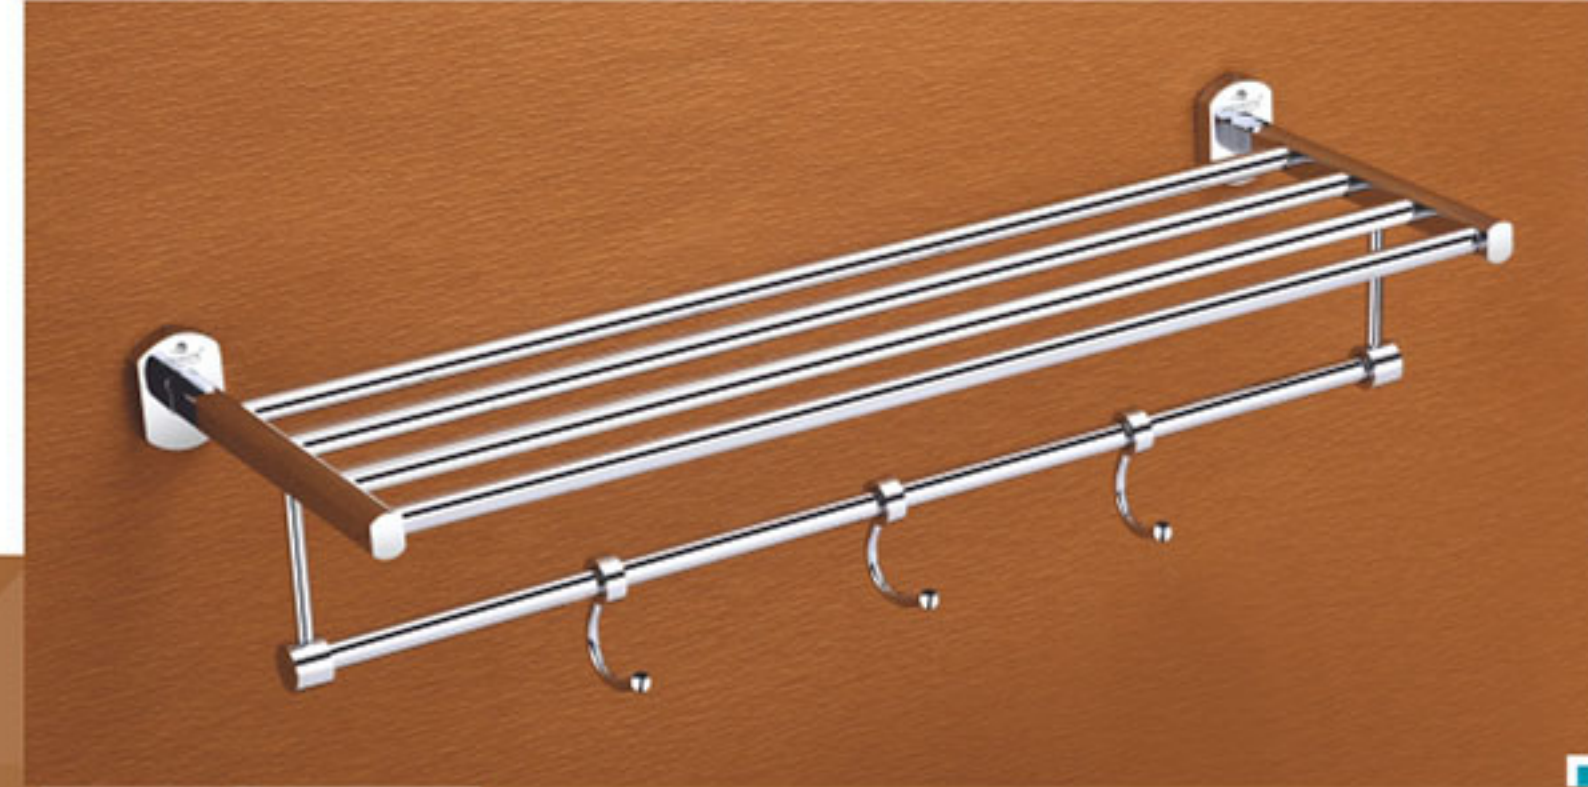

0-713 Soap Dish With Tumbler Holder ₹ 1210

0-714 Double Towel Rod 24" ₹ 1894
18" ₹ 1845

0-706 Liquid Soap Dispenser ₹ 990

0-715 Soap Dish With Liquid Dispenser ₹ 1524

Hexa Shapes As Style Feature

SHINE

SH-401 Towel Rack

24" With Hook ₹ 3596
24" Without Hook ₹ 3436

18" With Hook ₹ 3529
18" Without Hook ₹ 3387

SH-402 Towel Rod

24" ₹ 1198
18" ₹ 1169

SH-400 Set 5 Pcs.

(Towel Rod, Soap Dish, Napkin Ring, Robe Hook, Tumbler Holder)