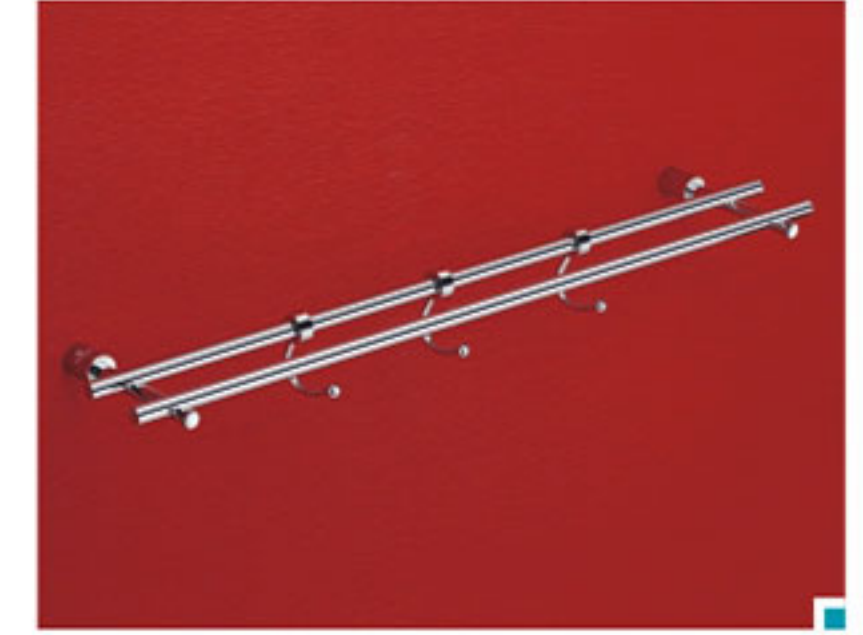

S-114 Double Towel Rod 24" ₹ 1887 18" ₹ 1814